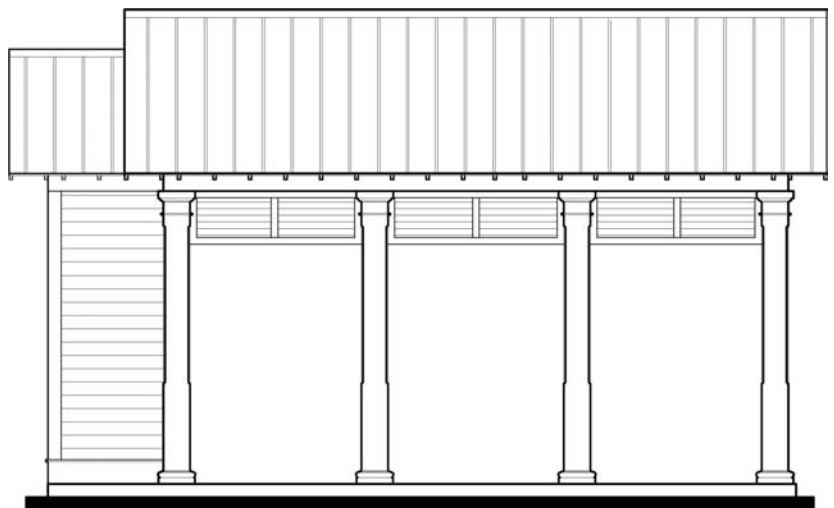

HIGH / TIDE DESIGN GROUP
825 Low Country Blvd, Suite 205
Mount Pleasant, SC 29464
www.hightidedesigngroup.com
843.856.7333

1-car portico w/ storage
Overall Dimensions: 28' x 14'

Plan #: 07-G27-0